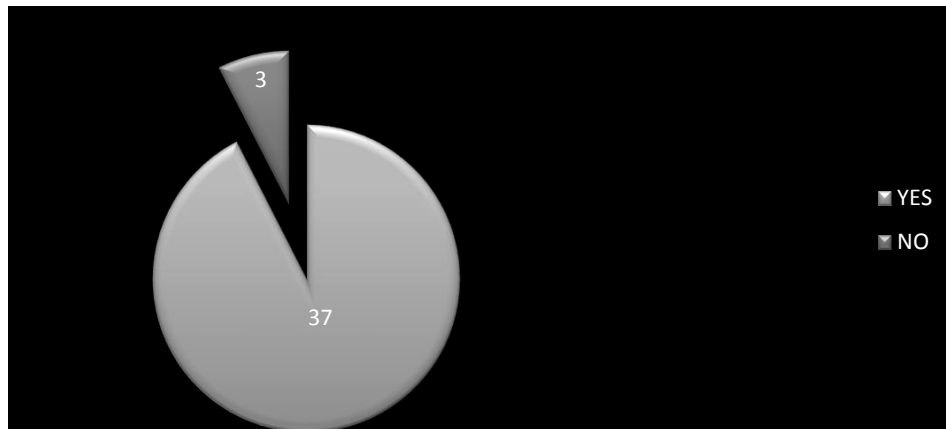

ANALYSIS OF THE NORTHERN CRAFT EXHIBITION 2018

1. Did you enjoy the Craft Exhibition?	
YES	37
NO	3