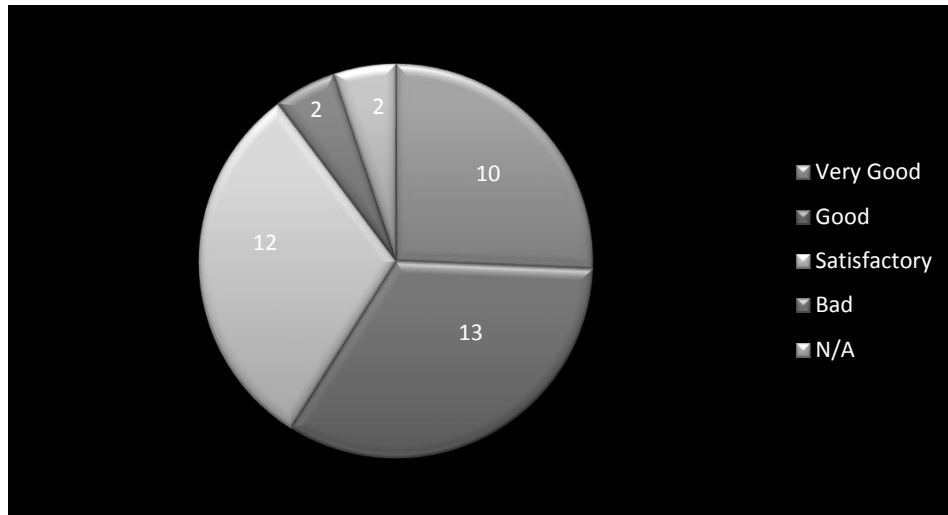

ANALYSIS OF THE NORTHERN CRAFT EXHIBITION 2018

1. Did you enjoy the Craft Exhibition?	
YES	37
NO	3

2. What do you think about the venue?	
Very Good	12
Good	9
Satisfactory	8
Bad	10
No Comment	1

3. What do you think of the accommodation?	
Very Good	10
Good	13
Satisfactory	12
Bad	2
N/A	2