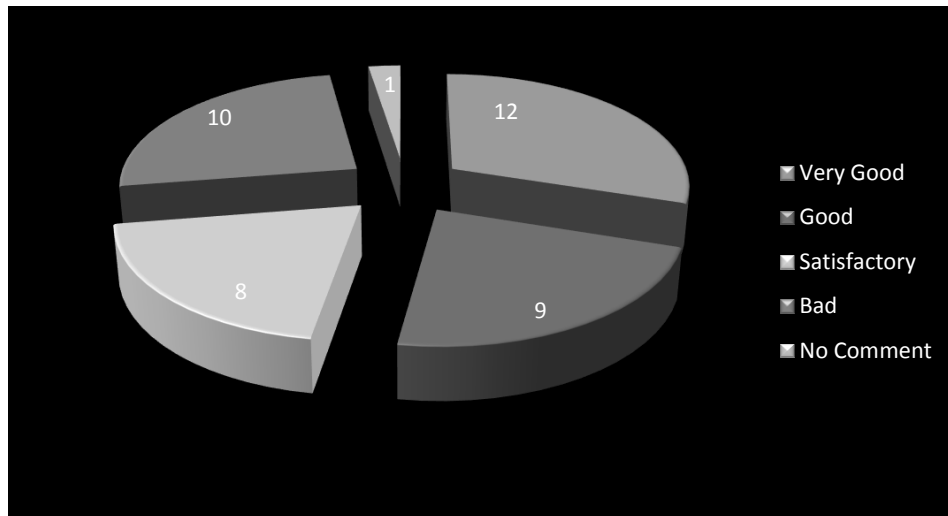

2. What do you think about the venue?	
Very Good	12
Good	9
Satisfactory	8
Bad	10
No Comment	1